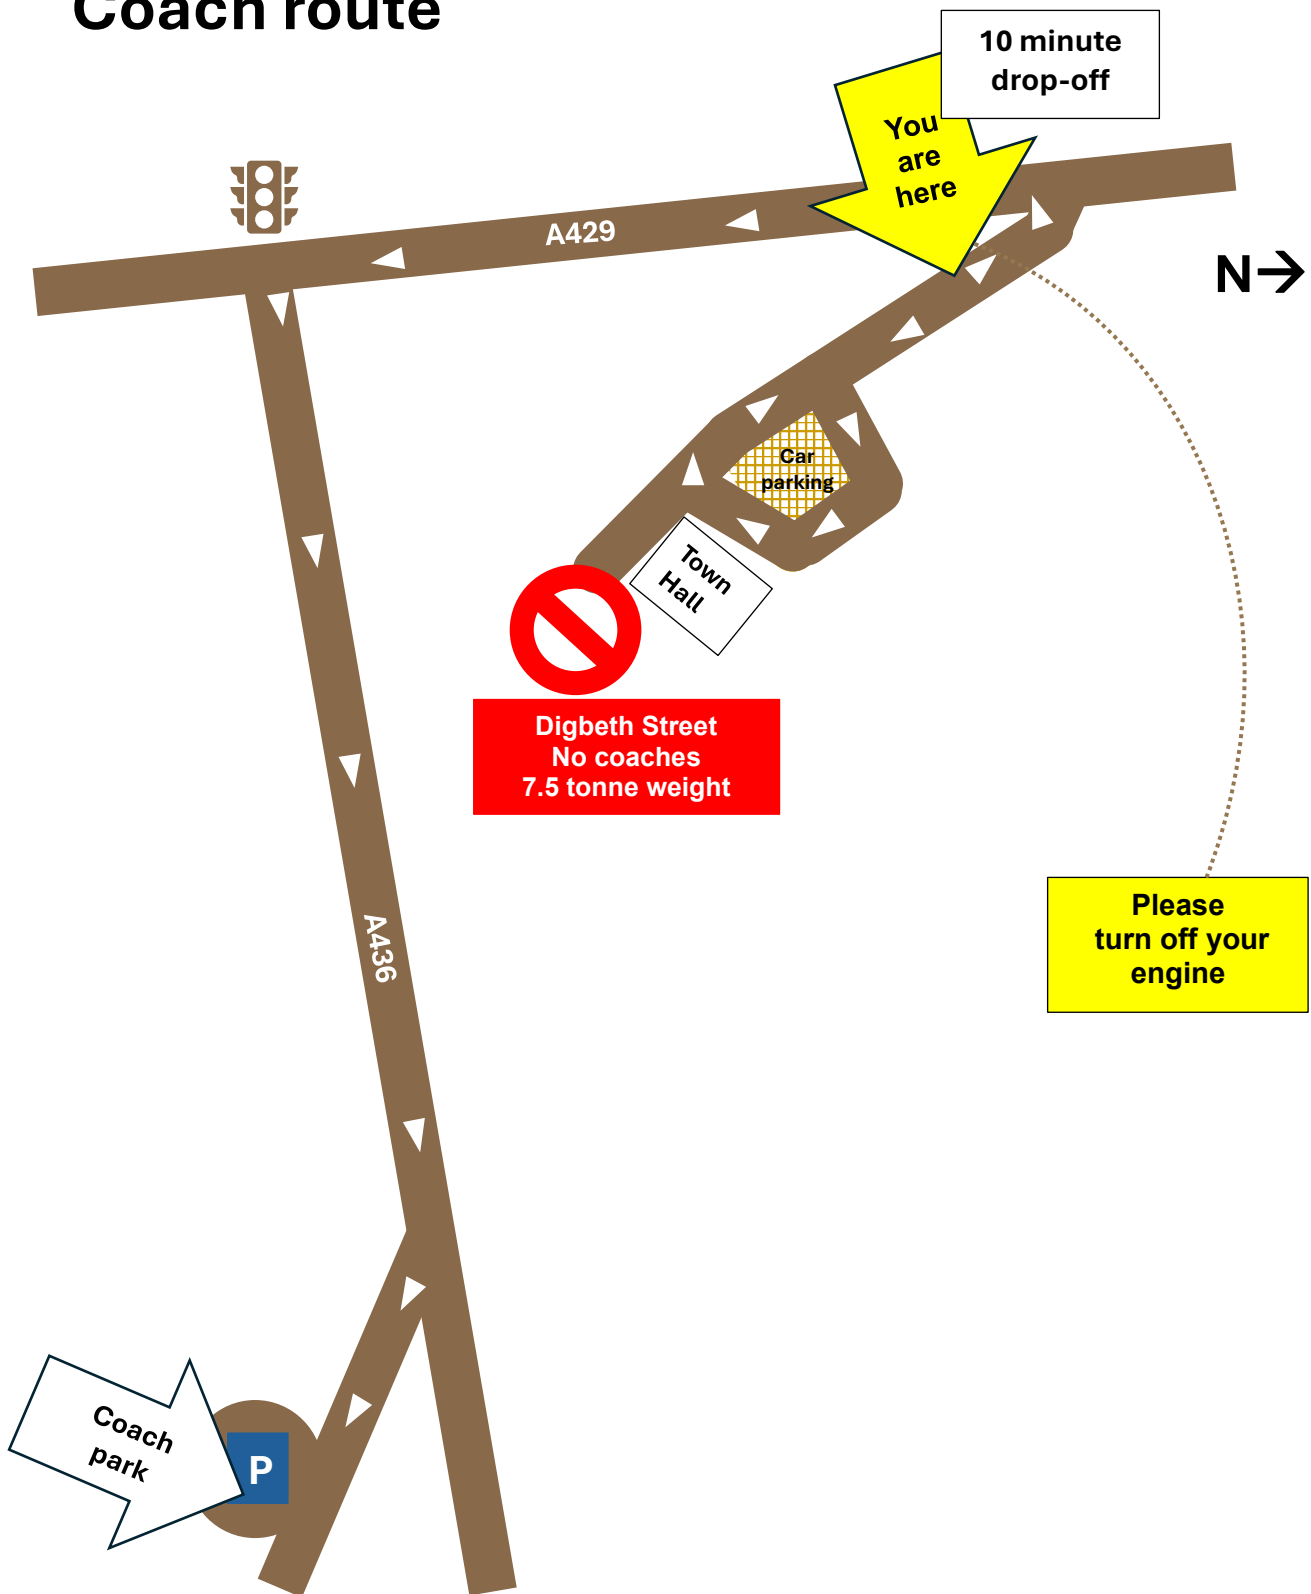

Coach route

Left, left at lights, then right fork to coach park