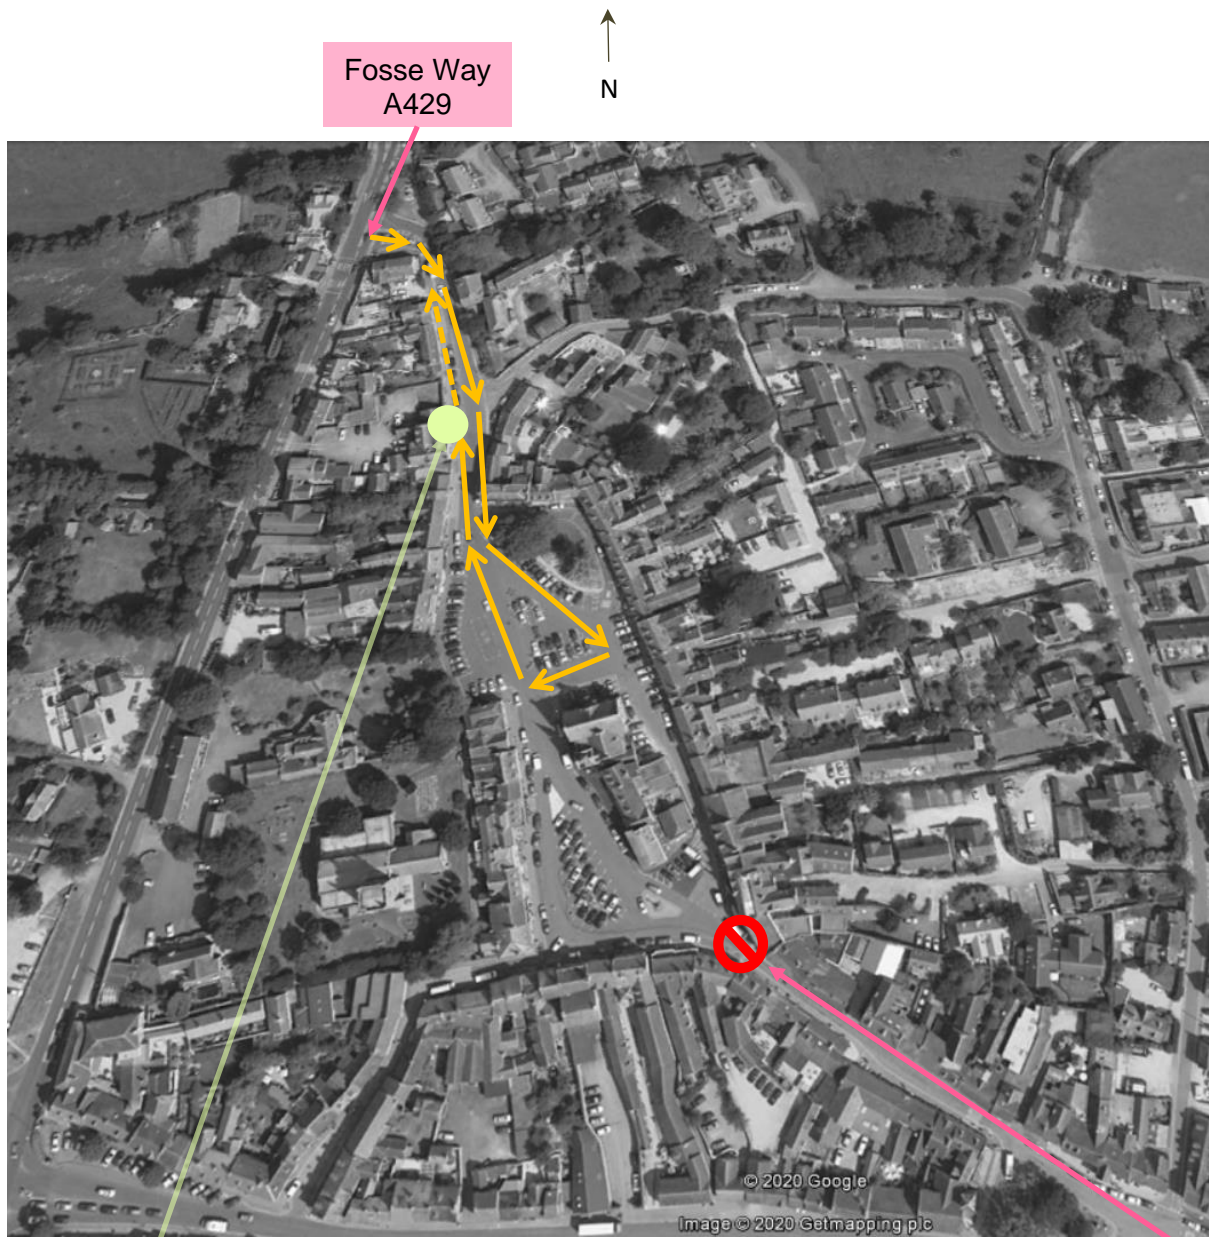

STOW ON THE WOLD COACH ROUTE FOR DROPPING OFF AND PICKING UP PASSENGERS

**Drop off zone
10 minutes**

When passengers have alighted,
continue to coach park at
Maugersbury Road

**Digbeth Street
7.5 tonne weight limit**

**DO NOT DROP OR
PICK UP PASSENGERS
IN THE SQUARE**